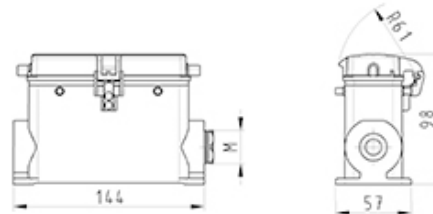

Datasheet

version .0

Item No. 73.345.6435.1

Bottom BAS GUT GG 64HM32 50 A1

revos BASIC 500V size 24H closed-bottom base with threaded collar M32, left, with cover, high design, double locking lever

version .1

Item No.	73.345.6435.1
EAN	4015573629950
order unit	1 Piece(s)

Approvals

Technical data

General

ArticlePrice	udp_no_price
Nominal voltage	500
Housing material	Aluminium
Colour	Grey
Surface	With powder coating
Degree of protection (IP)	Other
UV resistant	Yes
Inflammability class of insulation material acc. with UL94	Other
Operating temperature range min.	-40 °C
Operating temperature range max.	120 °C

Model

DIN-size	24H
Model	Surface mounting (base)
Locking mechanism	Double locking levers
Cable entry	Sideways
Type of cable	Thread
With cable screw gland	No
Thread size M	32
Hinged lid	Yes
EMC-version	No